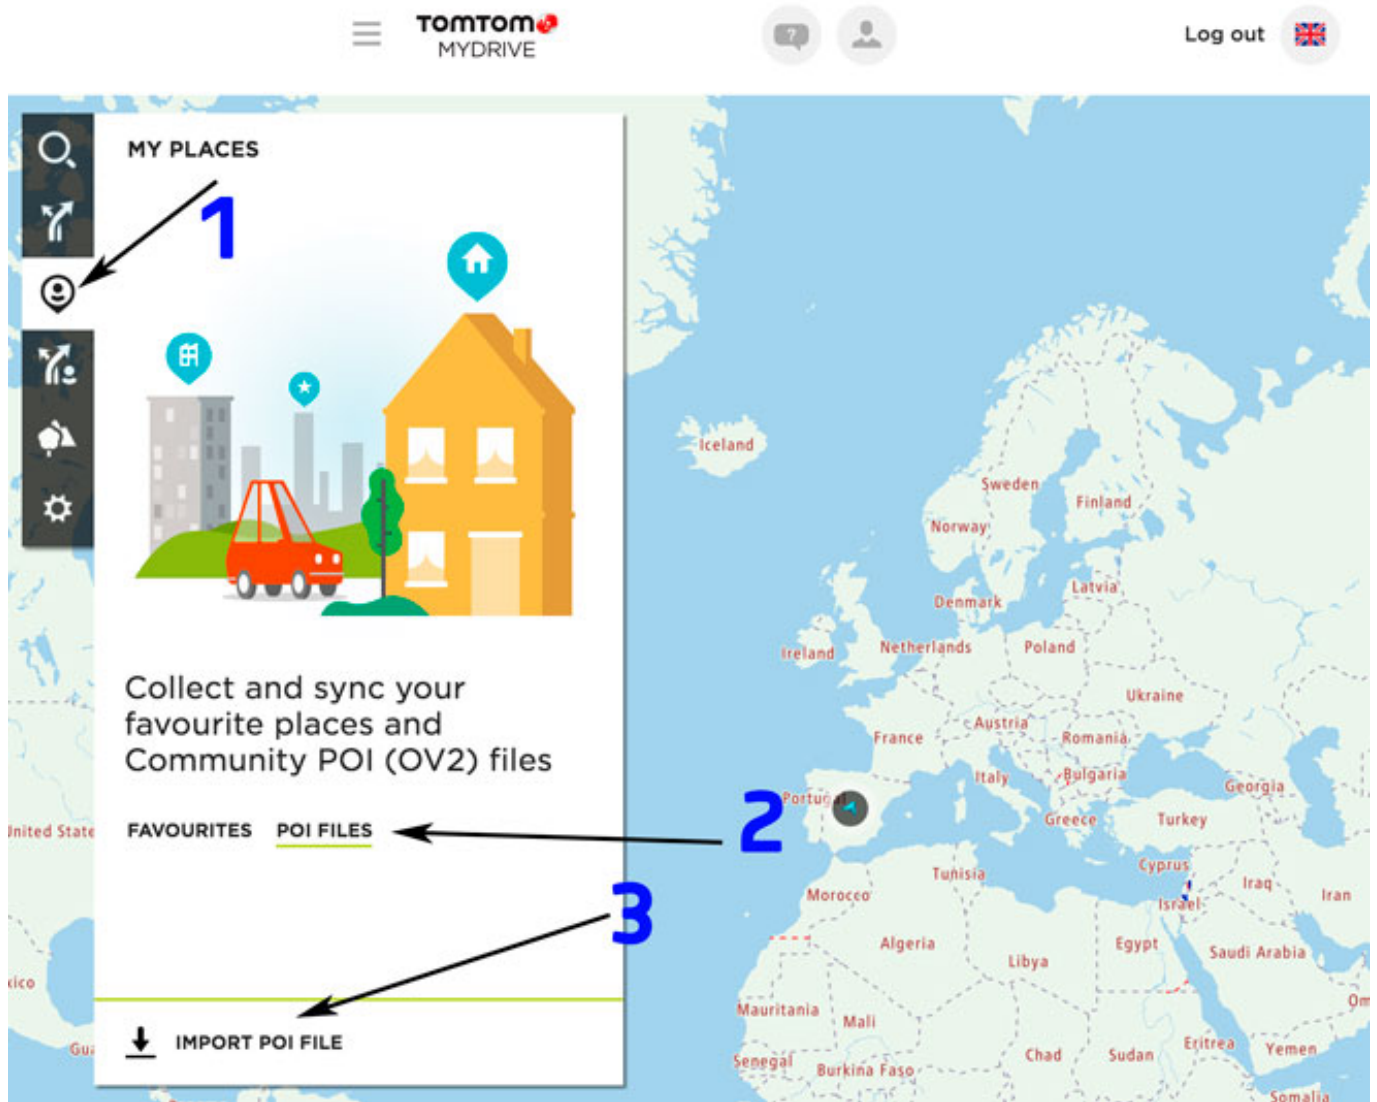

[Ios Apps On Mac Catalina](#)

[Paint Shop For Mac Free Download](#)

Update your map or get a new travel map for your TomTom navigation device Drive with the latest maps so you never miss a turn.. It said it found a couple errors and corrected it I then doubled clicked the icon in the bottom right portion of my screen which looks like a USB plug with a green check mark on it.. They really should have a support bulletin for this as this is clearly a common issue.. I selected the drive and clicked stop I disconnected the usb plug and then used a small tack on the bottom of the Tomtom unit to reset the device.. Maps totally compatible with all CompeGPS products Download this app from Microsoft Store for Windows 10, Windows 10 Mobile. [Where Did All My Apps Go On My Mac Desktop](#)

[Laserjet Pro 200 Color Driver](#)

One of our travelling party had preprogrammed favourites (eg our hotel in Jburg etc) into the Tom Tom before we left home and all we had to do was find the appropriate favourite.. Went to 'Computer' and right clicked the Tomtom drive (was M: for me, could be different for you) with the Red Icon. 773a7aa168 [Free Ravenloft Pdf](#)