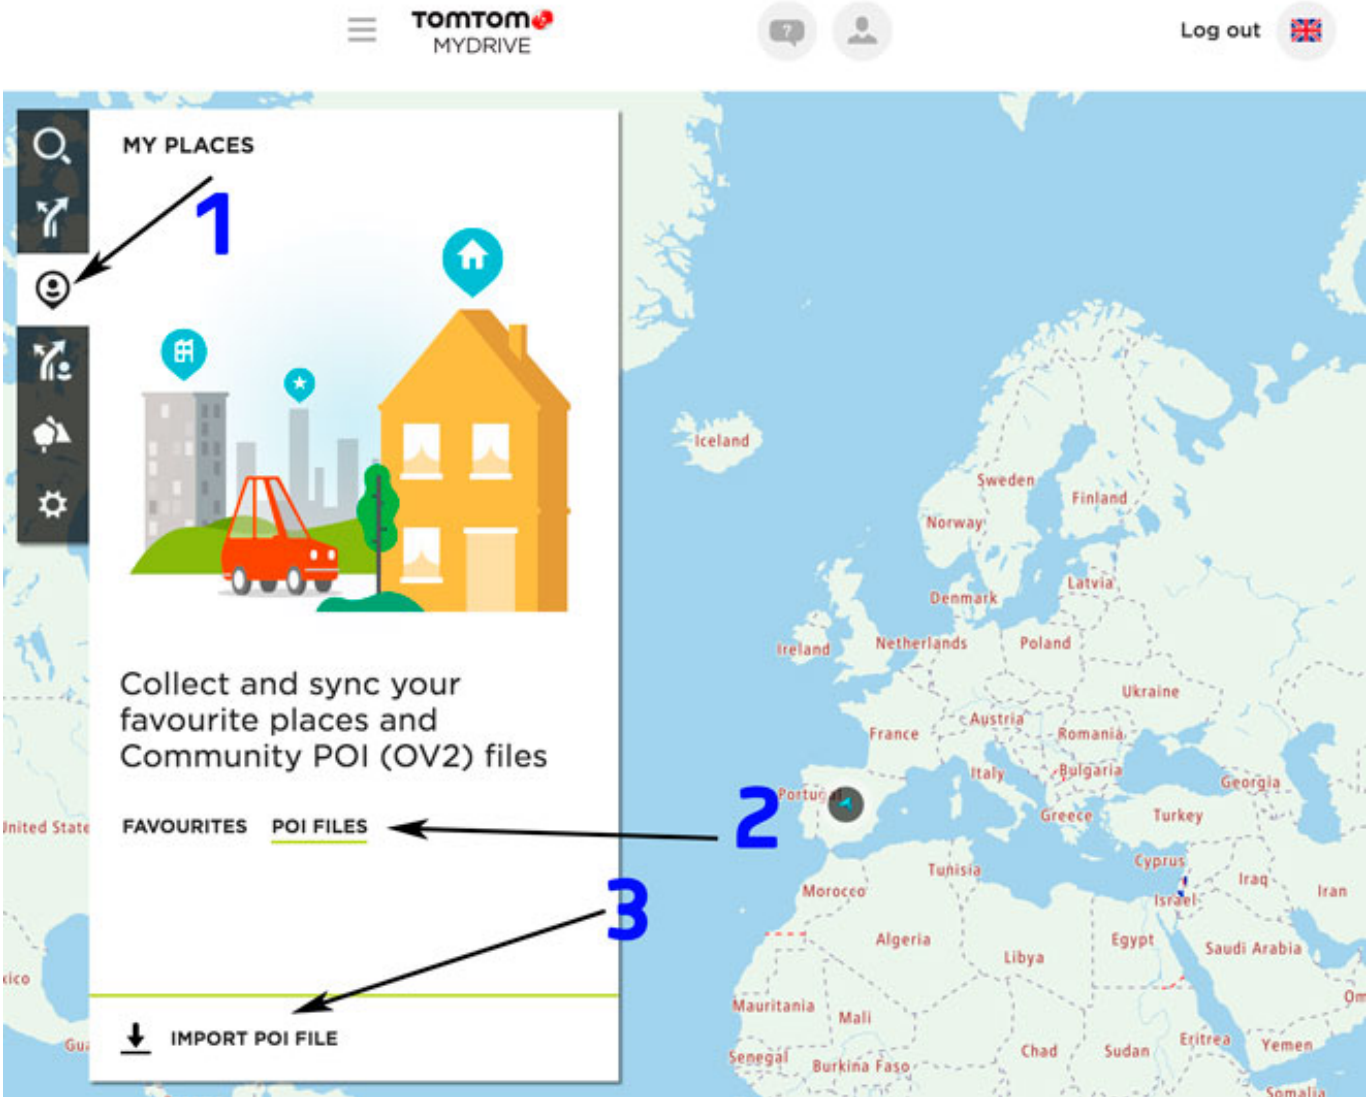

# DOWNLOAD

[Tomtom Namibia Maps Downloads](#)

[Tomtom Namibia Maps Downloads](#)

---

DOWNLOAD

---

Tomtom map free download - TomTom Home, Tomtom, TomTom Home, and many more programs.. • 2 Answers SOURCE: I just had this same problem Quite strange I have a Tomtom One New Edition and connected to a Vista Ultimate computer.. We have recently returned from South Africa and used our own Tom Tom with SA maps and they are very accurate and easy to follow.

1. [tomtom namibia maps downloads](#)

Enjoy FOREVER FREE: GPS, offline TomTom maps, POIs, route planning & free Morocco, Mozambique, Namibia, Netherlands, New Zealand, Niger, Nigeria,.. After that, I turned the unit on and all was fine and I could clearly see that an update was applied.. Selected properties and click on tools From there I selected 'Error-Checking' and only checked 'Automatically scan and fix errors for me'.. We had a hire car from Durban with a detour to Clarens and then on to Jburg and found our way without getting lost at all - or if we missed a turn it told us how to find the next turn etc.